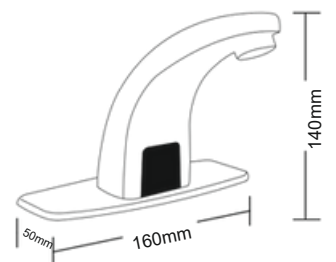

Basin Mounted Sensor Faucet

Material : ChromeplatedABSPlasticBody

Power : DC | AC | AC/DC (6V DC/ 220V AC)
Sensing Distance : 30-200mm
Safety Shut Off : 1 Minute
Working Water Pressure : 0.02Mpa-0.8Mpa
Inlet/ Outlet : G1/2 " (Dn15)
Crafted from durable ABS, it offers sleek aesthetics
and reliable performance.