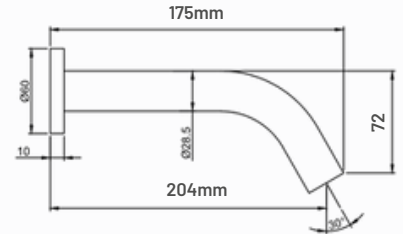

Wall Mounted Mouth Sensor Faucet

Material : ChromeplatedBrassMetalBody

Power : DC | AC | AC/ DC (6V DC/ 220V AC)

Sensing Distance : 30-150mm

Safety Shut Off : 1 Minute

Working Water Pressure : 0.02Mpa-0.8Mpa

Inlet/ Outlet : G1/2 " (Dn15)

Sleek hidden mouth sensor at faucet opening for Great user experience