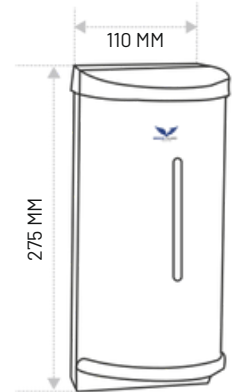

Battery Operated Automatic Disinfecting Soap Dispenser | 6V DC - 4X AA Size

Material : Stainless Steel Casing Storage Capacity : 800ml
Sensing Range : 8-10cm Dispense Volume : 2ml

This durable stainless steel dispenser features an 800ml capacity and sleek design, ensuring reliable performance with every use.