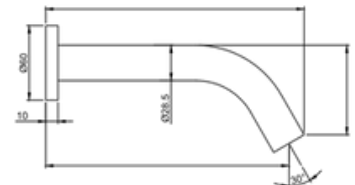

Retrofit Sensor Faucet

Zero pressure valve for storage water cooler

Power : DC | AC (6V DC/ 220V AC)

Sensing Distance : 30-150mm

Safety Shut Off : 1 Minute

Work on Zero Water Pressure Only

Inlet/ Outlet : G1/2 " (Dn15)

An easy to install hand wash sensor that is sleek
and can be installed in any washbasin with
wall mounted water pipe above it