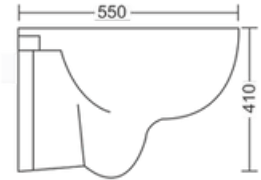

MODEL : BGIWHC04

Rimless Wall Hung Closet White Color Ceramic

UF Seat Cover
Wall Hung
Fast Wash Aesthetic & Hygiene
Dimension : L520 X W360 X H350 MM

Crafted for durability, designed with user-friendliness, and mindful of the environment a hygienic solution perfect for modern settings

MODEL : BGIWHC05

Washdown Wall Hung Closet White Color Ceramic

UF Seat Cover
Wall Hung
Fast Wash Aesthetic & Hygiene
Dimension : L550 X W360 X H410 MM

Robust, eco-friendly, and user-focused a hygienic and stylish solution for modern, contemporary living.

MODEL : BGIWHC06

Washdown Wall Hung Closet White Color Ceramic

UF Seat Cover Wall Hung Fast Wash Aesthetic & Hygiene
Dimension : L490 X W350 X H365 MM

Durable, eco-friendly, and user centric a hygienic and elegant solution designed for contemporary spaces.