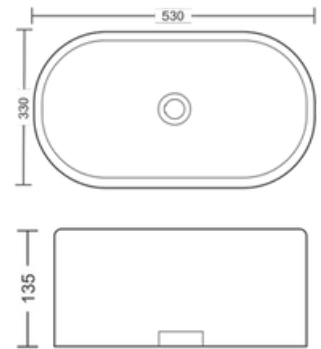

### White Ceramic Art Wash Basin - Counter Top

Integrated Structure,  
Seamless and Anti-Leakage  
Dimension : L480 X W360 X H130 MM

Elegant White Ceramic Art Wash Basin with a sleek design. Ideal for adding a touch of charm and sophistication to any space, with external tap installation for a seamless look.

### White Ceramic Art Wash Basin - Counter Top

Integrated Structure  
Seamless and Anti-Leakage  
Dimension : L500 X W375 X H145 MM

Elegant white ceramic basin with a slim rim design, offering durability and a modern aesthetic for any space.

### White Ceramic Art Wash Basin - Counter Top

Integrated Structure,  
Seamless and Anti-Leakage  
Dimension : L530 X W330 X H135 MM

Our sleek white ceramic basin features a luxury curved design, combining durability with a contemporary aesthetic suitable for any setting