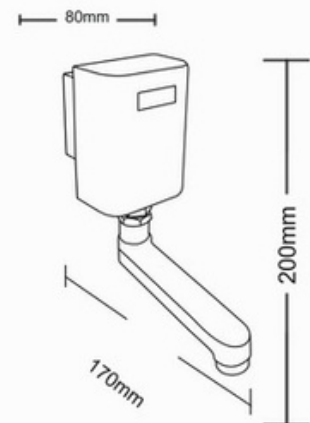

Battery Operated Retrofit Sensor Faucet

Material : ABSwithChromeplatedBrassSpout

Power : DC 6V AA Size Alkaline

Sensing Distance : 30-200mm

Safety Shut Off : 1 Minute

Working Water Pressure : 0.02Mpa-0.8Mpa

Inlet/ Outlet : G1/2 " (Dn15)

Polycarbonate ABS with Chrome plated Brass Rotatory Spout for convenient use