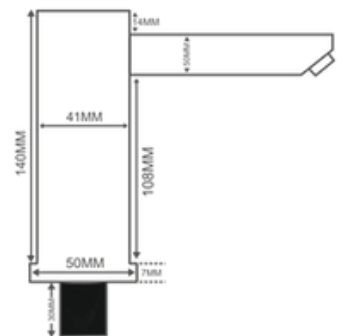

Basin Mounted Sensor Faucet
Material : ChromeplatedBrassMetalBody

Power : DC | AC | AC/DC (6V DC/ 220V AC)
Sensing Distance : 30-200mm
Safety Shut Off : 1 Minute
Working Water Pressure : 0.02Mpa-0.8Mpa
Inlet/ Outlet : G1/2" (Dn15)
Aesthetically square designed
linear sensor faucet