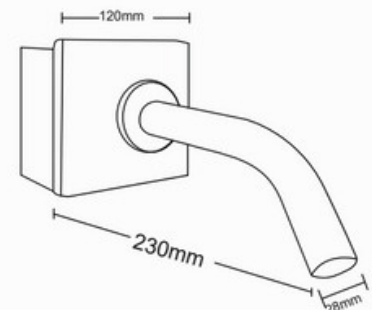

Wall Mounted Sensor Faucets

MODEL : BGIST12

Wall Mounted Mouth Sensor Faucet

Material : ChromeplatedBrassMetalBody

Power : DC | AC | AC/ DC (6V DC/ 220V AC)

Sensing Distance : 30-150mm

Safety Shut Off : 1 Minute

Working Water Pressure : 0.02Mpa-0.8Mpa

Inlet/ Outlet : G1/2 " (Dn15)

Sleek hidden mouth sensor at faucet opening for Great user experience

MODEL : BGIST13

Wall Mounted Sensor Faucet

Material : ChromeplatedBrassMetal Body

Power : DC | AC | AC/DC (6V DC/ 220V AC)

Sensing Distance : 30-200mm

Safety Shut Off : 1 Minute

Working Water Pressure : 0.02Mpa-0.8Mpa

Inlet/ Outlet : G1/2 " (Dn15)

Rotatory swan neck design with linear sensor for Seamless user experience

MODEL : BGIST14

Battery Operated Retrofit Sensor Faucet

Material : ABSwithChromeplatedBrassSpout

Power : DC 6V AA Size Alkaline

Sensing Distance : 30-200mm

Safety Shut Off : 1 Minute

Working Water Pressure : 0.02Mpa-0.8Mpa

Inlet/ Outlet : G1/2 " (Dn15)

Polycarbonate ABS with Chrome plated Brass Rotatory Spout for convenient use

MODEL : BGIST15

Wall Mounted Sensor Faucet with Concealed Box

Material : ChromeplatedBrassMetalBody

Power : DC (6V DC Alkaline Battery)

Sensing Distance : 30-150mm

Safety Shut Off : 1 Minute

Working Water Pressure : 0.02Mpa-0.8Mpa

Inlet/ Outlet : G1/2 " (Dn15)

Revolutionary design having no sensor cut in front plate as it has mouth sensor faucet, No separate control unit required