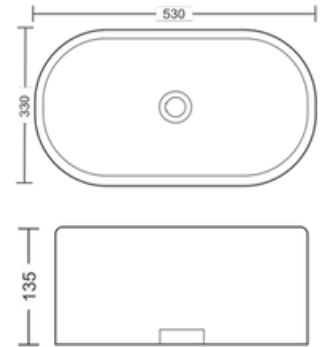

### White Ceramic Art Wash Basin - Counter Top

Integrated Structure, Seamless and Anti-Leakage  
Dimension : L460 X W345 X H130 MM

white ceramic basin boasts a slender rim design, seamlessly blending durability with a modern aesthetic that complements any space

### White Ceramic Art Wash Basin - Counter Top

Integrated Structure  
Seamless and Anti-Leakage  
Dimension : L500 X W375 X H145 MM

Elegant white ceramic basin with a slim rim design, offering durability and a modern aesthetic for any space.

### White Ceramic Art Wash Basin - Counter Top

Integrated Structure,  
Seamless and Anti-Leakage  
Dimension : L530 X W330 X H135 MM

Our sleek white ceramic basin features a luxury curved design, combining durability with a contemporary aesthetic suitable for any setting