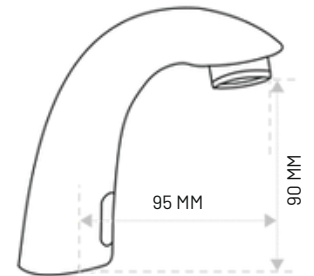

### Basin Mounted Sensor Faucet

Material : ChromeplatedBrassMetalBody

Power : DC | AC | AC/DC (6V DC/ 220V AC)

Sensing Distance : 30-200mm

Safety Shut Off : 1 Minute

Working Water Pressure : 0.02Mpa-0.8Mpa

Inlet/ Outlet : G1/2 " (Dn15)

Stylish & sleek design with linear sensor,  
Specially crafted for small to medium size basin