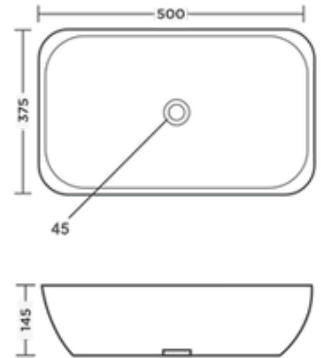

White Ceramic Art Wash Basin - Counter Top

Integrated Structure
Seamless and Anti-Leakage
Dimension : L500 X W375 X H145 MM

Elegant white ceramic basin with a slim rim design, offering durability and a modern aesthetic for any space.