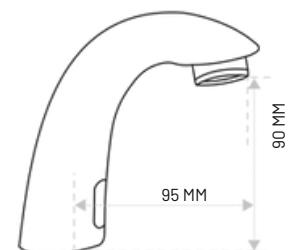

Basin Mounted Sensor Faucets

MODEL : BGIST01

Basin Mounted Sensor Faucet

Material : ChromeplatedBrassMetalBody

Power : DC | AC | AC/DC (6V DC/ 220V AC)

Sensing Distance : 30-200mm

Safety Shut Off : 1 Minute

Working Water Pressure : 0.02Mpa-0.8Mpa

Inlet/ Outlet : G1/2 " (Dn15)

Stylish & sleek design with linear sensor,
Specially crafted for small to medium size basin

MODEL : BGIST02

Basin Mounted Sensor Faucet

Material : ChromeplatedBrassMetalBody

Power : DC | AC | AC/DC (6V DC/ 220V AC)

Sensing Distance : 30-200mm

Safety Shut Off : 1 Minute

Working Water Pressure : 0.02Mpa-0.8Mpa

Inlet/ Outlet : G1/2 " (Dn15)

Stylish & sleek design with linear sensor,
Specially crafted for small to medium size basin

MODEL : BGIST03

Basin Mounted Sensor Faucet

Material : ChromeplatedBrassMetalBody

Power : DC | AC | AC/DC (6V DC/ 220V AC)

Sensing Distance : 30-200mm

Safety Shut Off : 1 Minute

Working Water Pressure : 0.02Mpa-0.8Mpa

Inlet/ Outlet : G1/2 " (Dn15)

Rotatory swan neck design with linear sensor,
Specially made for medium size basin

MODEL : BGIST04

Basin Mounted Sensor Faucet

Material : ChromeplatedBrassMetalBody

Power : DC | AC | AC/DC (6V DC/ 220V AC)

Sensing Distance : 30-200mm

Safety Shut Off : 1 Minute

Working Water Pressure : 0.02Mpa-0.8Mpa

Inlet/ Outlet : G1/2 " (Dn15)