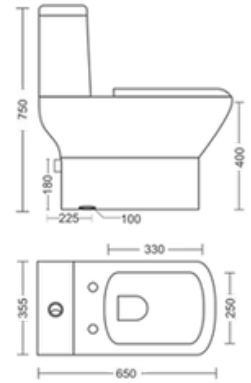

Washdown Floor Mounted One Piece Closet White Color Ceramic

Dimension : L650 X W355 X H750 MM
S TRAP 225MM (9")
Wash Down Flushing

A meticulously designed floor-mounted solution with built-in perfection and convenient washdown features for optimal hygiene