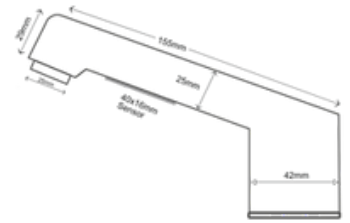

Basin Mounted Sensor Faucet

Material : ChromeplatedBrassMetalBody

Power : DC | AC | AC/DC (6V DC/ 220V AC)
Sensing Distance : 30-200mm
Safety Shut Off : 1 Minute
Working Water Pressure : 0.02Mpa-0.8Mpa
Inlet/ Outlet : G1/2 " (Dn15)
Hidden bottom sensor for robust & sturdy use,
Appropriate for medium size basin