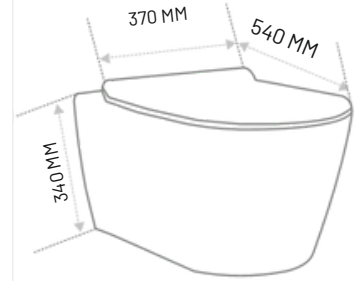

### Wall Hung Closet White Color Ceramic

UF Seat Cover  
Tornado Flushing  
Fast Wash Aesthetic & Hygiene  
Dimension : L540 X W370 X H340 MM

Durable, easy to install, and eco-friendly, offering a clean and hygienic solution for modern spaces.