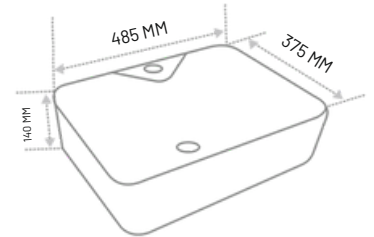

White Ceramic Art Wash Basin - Counter Top

Integrated Structure,
Seamless and Anti-Leakage
Dimension : L485 X W375 X H140 MM

Stylish White Ceramic Art Wash Basin featuring an integrated slot for tap installation. Perfect for a seamless and modern look, combining functionality with elegant design."