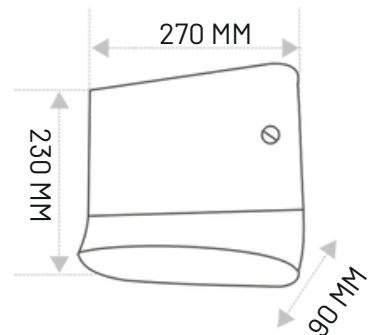

Multifold Tissue Paper Dispenser Black Color

Material : Polycarbonate ABS
Mounting Type : Wall Mount
Paper Type : C-Folded, M-Folded
Large Capacity : 300-400 Tissues
Healthy and Eco-friendly.
Hygienic, Anti corrosion, Attractive and durable.