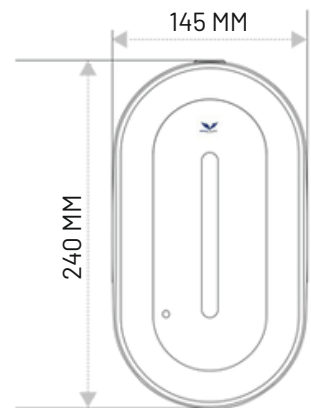

Battery Operated Automatic Disinfecting Soap/ Sanitizer Dispenser

Material : Polycarbonate ABS Storage Capacity : 1000ml Sensing Range : 8-10cm Dispense Volume : 1.5ml Power : 4 AA batteries (Included)

The battery-operated soap/sanitizer dispenser comes with a simple anti-theft lock, designed specifically for public spaces to prevent accidental contact by children.