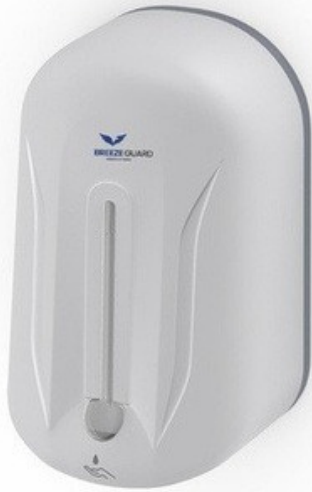

Soap Sanitizer Dispensers

MODEL : BGISD1

Material High Impact ABS

Installation Method Wall Mounted
Output Method Automatic Induction
Volume 1100 ml
Liquid Output 1.5-2 ml
Sensing Range 3-10 cm
Operation Size AA* 4 pcs (Not Included)
Dimensions 140 x 107 x 235 mm