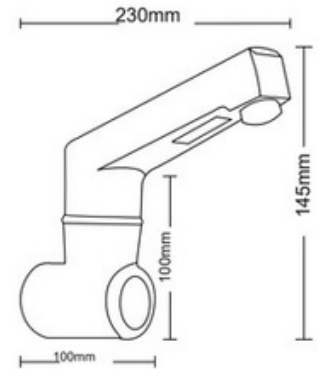

Wall Mounted Sensor Faucet

Material : Chromeplated Brass Metal Body

Power : DC | AC | AC/DC (6V DC/ 220V AC)
Sensing Distance : 30-200mm
Safety Shut Off : 1 Minute
Working Water Pressure : 0.02Mpa-0.8Mpa
Inlet/ Outlet : G1/2" (Dn15)
Hidden bottom sensor for robust & sturdy use,
Perfect design for High Traffic