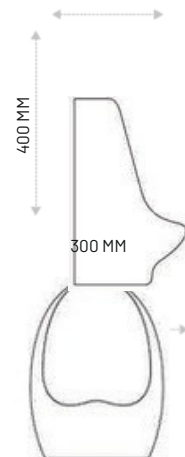

## MODEL : BGIWHC12

**White Colour Ceramic Urinal Pot**

**Fixing WallMountedOutlet**

Universal Urinal Bracket  
Urinal Outlet Accessories

Sleek white ceramic urinal pot with a universal bracket and accessories. Fine finishing adds an elegant, aesthetic touch to any space.