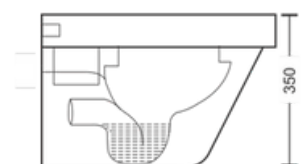

Ceramic Wall Hung WC

MODEL : BGIWHC01

Wall Hung Closet White Color Ceramic

UF Seat Cover
Tornado Flushing
Fast Wash Aesthetic & Hygiene
Dimension : L540 X W370 X H340 MM

Durable, easy to install, and eco-friendly, offering a clean and hygienic solution for modern spaces.

MODEL : BGIWHC02

Rimless Wall Hung Closet White Color Ceramic

UF Seat Cover
Wall Hung
Fast Wash Aesthetic & Hygiene
Dimension : L485 X W360 X H330 MM

Sturdy, user-friendly, and eco-conscious a hygienic solution for contemporary environments.

MODEL : BGIWHC03

Rimless Wall Hung Closet White Color Ceramic

UF Seat Cover
Wall Hung
Fast Wash Aesthetic & Hygiene
Dimension : L520 X W365 X H350 MM

Built to last, user-friendly, and environmentally conscious—a hygienic solution tailored for modern spaces.

D