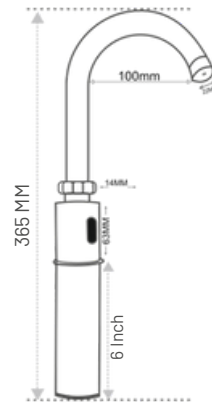

Long Body Faucet for Table Top Wash Basins

Material : ChromeplatedBrassMetalBody

Power : DC | AC | AC/DC (6V DC/ 220V AC)

Sensing Distance : 30-200mm

Safety Shut Off : 1 Minute

Working Water Pressure : 0.02Mpa-0.8Mpa

Inlet/ Outlet : G1/2 " (Dn15)

Rotatory swan neck design with linear sensor,

Perfect design for High Traffic
With 6 inch extension