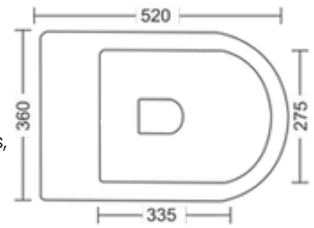

Rimless Wall Hung Closet White Color Ceramic

UF Seat Cover
Wall Hung
Fast Wash Aesthetic & Hygiene
Dimension : L520 X W360 X H350 MM

Crafted for durability, designed with user-friendliness, and mindful of the environment a hygienic solution perfect for modern settings