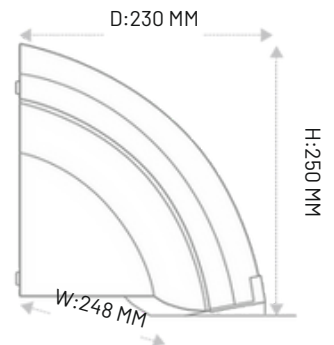

Polycarbonate ABS casing Hand Dryer With Blue LED lights

Material : Polycarbonate ABS
Rated Voltage : 220V AC
Rated Frequency : 50 / 60 Hz
Air Speed : > 15 M/S
Auto Cut Off : 60 Second
Drying Time : < 15 Second
Power Variable : 2000 W

Polycarbonate ABS casing Hand Dryer
With Blue LED lights