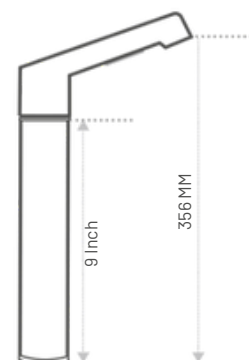

Long Body Faucet for Table Top Wash Basins

Material : Chromeplated Brass Metal Body

Power : DC | AC | AC/DC (6V DC/ 220V AC)
Sensing Distance : 30-200mm
Safety Shut Off : 1 Minute
Working Water Pressure : 0.02Mpa-0.8Mpa
Inlet/ Outlet : G1/2" (Dn15)

Hidden bottom sensor for robust & sturdy use,
Perfect design for High Traffic
With 9 inch extension