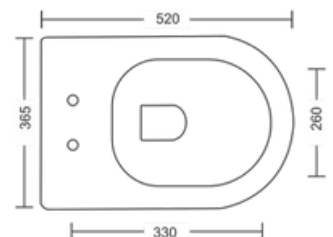

Ceramic Wall Hung WC

MODEL : BGIWHC01

Wall Hung Closet White Color Ceramic

UF Seat Cover
Tornado Flushing
Fast Wash Aesthetic & Hygiene
Dimension : L540 X W370 X H340 MM

Durable, easy to install, and eco-friendly, offering a clean and hygienic solution for modern spaces.

MODEL : BGIWHC02

Rimless Wall Hung Closet White Color Ceramic

UF Seat Cover
Wall Hung
Fast Wash Aesthetic & Hygiene
Dimension : L485 X W360 X H330 MM

Sturdy, user-friendly, and eco-conscious a hygienic solution for contemporary environments.

MODEL : BGIWHC03

Rimless Wall Hung Closet White Color Ceramic

UF Seat Cover
Wall Hung
Fast Wash Aesthetic & Hygiene
Dimension : L520 X W365 X H350 MM

Built to last, user-friendly, and environmentally conscious—a hygienic solution tailored for modern spaces.

D