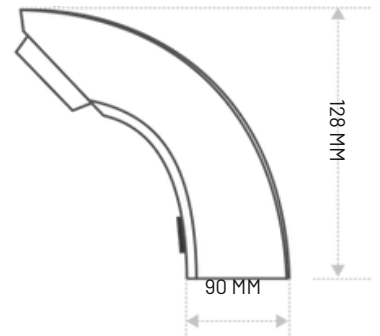

Inlet/ Outlet : G1/2 " (Dn15)

Stylish & sleek design with linear sensor,  
Specially crafted for small to medium size basin