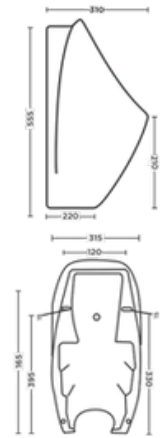

## MODEL : BGIWHC10

**White Colour Ceramic Urinal Pot**

**Fixing WallMountedOutlet**

Universal Urinal Bracket  
Urinal Outlet Accessories

A harmonious blend of aesthetics and functionality, this sleek ceramic urinal pot with a universal bracket adds elegance and ease to any space.