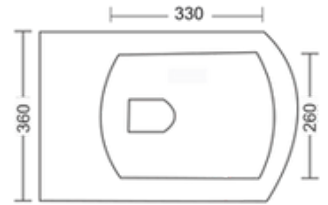

MODEL : BGIWHC04

Rimless Wall Hung Closet White Color Ceramic

UF Seat Cover
Wall Hung
Fast Wash Aesthetic & Hygiene
Dimension : L520 X W360 X H350 MM

Crafted for durability, designed with user-friendliness, and mindful of the environment a hygienic solution perfect for modern settings

MODEL : BGIWHC05

Washdown Wall Hung Closet White Color Ceramic

UF Seat Cover
Wall Hung
Fast Wash Aesthetic & Hygiene
Dimension : L550 X W360 X H410 MM

Robust, eco-friendly, and user-focused a hygienic and stylish solution for modern, contemporary living.

MODEL : BGIWHC06

Washdown Wall Hung Closet White Color Ceramic

UF Seat Cover Wall Hung Fast Wash Aesthetic & Hygiene
Dimension : L490 X W350 X H365 MM

Durable, eco-friendly, and user centric a hygienic and elegant solution designed for contemporary spaces.