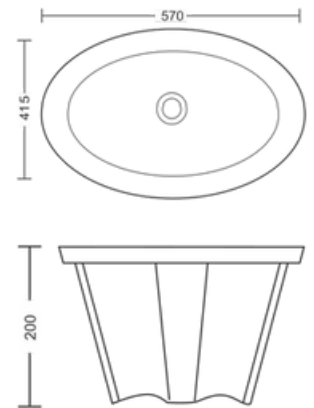

White Ceramic Under Counter Art Wash Basin

Integrated Structure,
Seamless and Anti-Leakage
Dimension : L570 X W415 X H200 MM

Undercounter white ceramic oval basin combines durability with modern aesthetics, offering a sleek and seamless look for any bathroom.