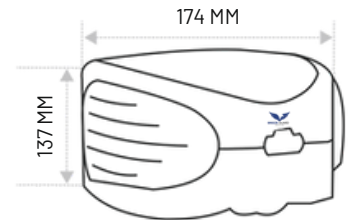

Battery Operated Automatic Soap Dispenser 6V DC - 4X AA Size Alkaline

Material : Polycarbonate ABS Storage Capacity : 500ml Sensing Range : 8-10cm Dispense Volume : 0-5ml

Lock the whole device by one key on action. Rubber sealing on battery compartment prevent from Splashing water into the device