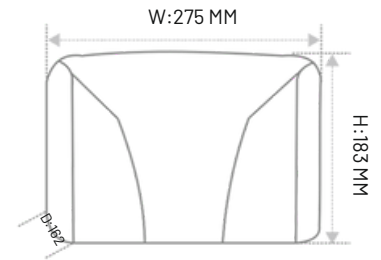

High speed Hand Dryer Energy Efficient with a long life motor

Material : Stainless Steel 304 Grade
Rated Voltage : 220V AC
Noise Level : 75dB (at 2 meter)
Air Speed : 110 M/S
Auto Cut Off : 60 Second
Drying Time : < 5-7 Second
Power Variable : 1000 W
Energy efficient with a long life motor
Attractive & robust SS body

(RPM - 30000)