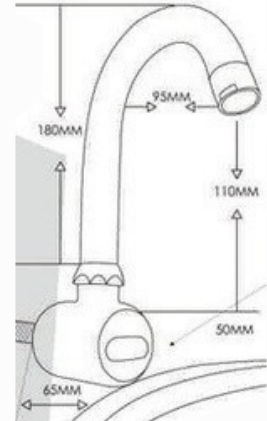

Wall Mounted Sensor Faucet

Material : ChromeplatedBrassMetal Body

Power : DC | AC | AC/DC (6V DC/ 220V AC)

Sensing Distance : 30-200mm

Safety Shut Off : 1 Minute

Working Water Pressure : 0.02Mpa-0.8Mpa

Inlet/ Outlet : G1/2 " (Dn15)

Rotatory swan neck design with linear sensor for Seamless user experience