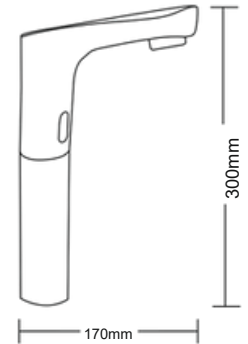

Long Body Faucet for Table Top Wash Basins

Material : ChromeplatedBrassMetalBody

Power : DC | AC | AC/DC (6V DC/ 220V AC)

Sensing Distance : 30-200mm

Safety Shut Off : 1 Minute

Working Water Pressure : 0.02Mpa-0.8Mpa

Inlet/ Outlet : G1/2 " (Dn15)

Aesthetically Modern Designed

Linear Sensor Faucet

With 6 inch extension