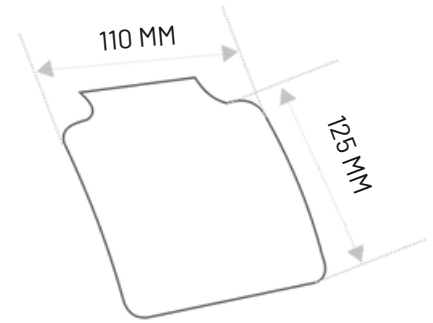

Material : Chrome Plated Brass
Mounting Type : Wall Mount
Style : Elegant Design
Capacity : Single Roll Wall Mount
Elegant design with a chrome finish that adds a touch of elegance to your bathroom.

Tissue Paper Dispensers

MODEL : BGIPD01