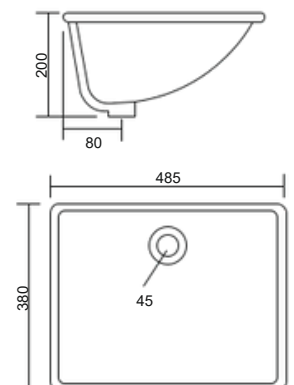

White Ceramic Under Counter Art Wash Basin

Integrated Structure, Seamless and Anti-Leakage
Dimension : L485 X W380 X H200 MM

undercounter white rectangular ceramic basin seamlessly blends durability with modern style, creating a sleek and elegant look for any bathroom.