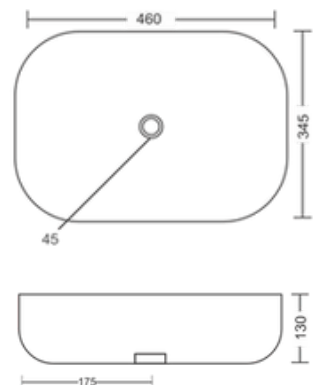

White Ceramic Art Wash Basin - Counter Top

Integrated Structure,
Seamless and Anti-Leakage
Dimension : L460 X W345 X H130 MM

white ceramic basin boasts a slender rim design, seamlessly blending durability with a modern aesthetic that complements any space