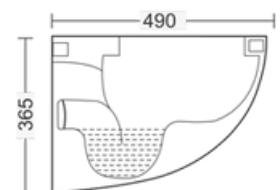

### Rimless Wall Hung Closet White Color Ceramic

UF Seat Cover  
Wall Hung  
Fast Wash Aesthetic & Hygiene  
Dimension : L520 X W360 X H350 MM

Crafted for durability, designed with user-friendliness, and mindful of the environment a hygienic solution perfect for modern settings

### Washdown Wall Hung Closet White Color Ceramic

UF Seat Cover  
Wall Hung  
Fast Wash Aesthetic & Hygiene  
Dimension : L550 X W360 X H410 MM

Robust, eco-friendly, and user-focused a hygienic and stylish solution for modern, contemporary living.

### Washdown Wall Hung Closet White Color Ceramic

UF Seat Cover Wall Hung Fast Wash Aesthetic & Hygiene  
Dimension : L490 X W350 X H365 MM

Durable, eco-friendly, and user centric a hygienic and elegant solution designed for contemporary spaces.