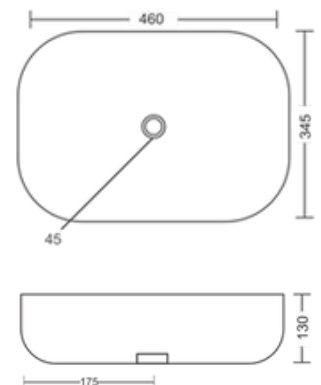

White Ceramic Art Wash Basin - Counter Top

Integrated Structure, Seamless and Anti-Leakage
Dimension : L460 X W345 X H130 MM

white ceramic basin boasts a slender rim design, seamlessly blending durability with a modern aesthetic that complements any space