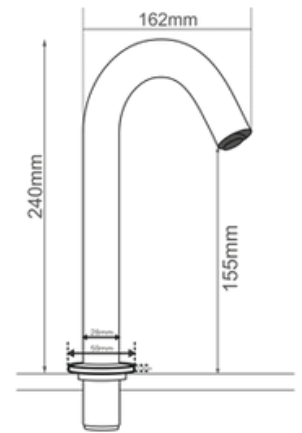

Basin Mounted Mixer Sensor Faucet

Material : ChromeplatedBrassMetalBody

Power : DC | AC | AC/DC (6V DC/ 220V AC)
Sensing Distance : 30-200mm
Safety Shut Off : 1 Minute
Working Water Pressure : 0.02Mpa-0.8Mpa
Inlet/ Outlet : G1/2 " (Dn15)

Sleek, Hidden Mouth Sensor at Faucet
Opening for an Enhanced User Experience