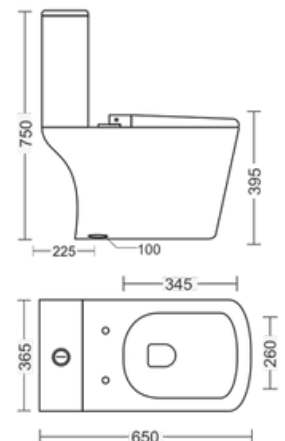

6D Siphonic Floor Mounted Closet White Color Ceramic

Dimension : L650 x W365 x H750 mm S TRAP 225MM (9") Tornado Flushing

Precisely crafted floor-mounted fixture with 6D Tornado Flushing for unmatched hygiene. A Hygiene Standard Setter