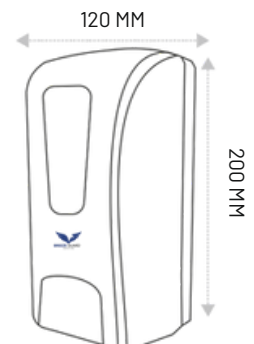

Automatic Soap / Sanitizer Dispensers

MODEL : BGISD09

(DROP TYPE)

Battery Operated Automatic Soap Dispenser 6V DC - 4X AA Size Alkaline

Material : Polycarbonate ABS Storage Capacity : 500ml Sensing Range : 8-10cm Dispense Volume : 0-5ml

Lock the whole device by one key on action. Rubber sealing on battery compartment prevent from Splashing water into the device

MODEL : BGISD10

(DROP SPRAY)

Battery Operated Automatic Disinfecting Soap/ Sanitizer Dispenser

Material : Polycarbonate ABS Storage Capacity : 1000ml Sensing Range : 8-10cm Dispense Volume : 1.5ml Power : 4 AA batteries (Included)

The battery-operated soap/sanitizer dispenser comes with a simple anti-theft lock, designed specifically for public spaces to prevent accidental contact by children.

MODEL : BGISD11

(DROP SPRAY)

Battery Operated Automatic Disinfecting Soap/ Sanitizer Dispenser

Material : Polycarbonate ABS Storage Capacity : 1000ml Sensing Range : 8-10cm Dispense Volume : 2 ml Power : 4 C-type Battery or 6 volt 1 Amp DC Adapter

This automatic dispenser provides touch-free hygiene with a 1000ml capacity, ensuring efficiency and minimal waste.

(AC/DC Adaptor on demand)