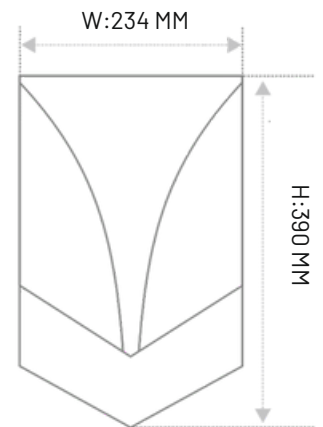

Polycarbonate ABS casing Automatic Airblade Jet Hand Dryer

Material : Polycarbonate ABS
Rated Voltage : 220V AC
Rated Frequency : 50 / 60 Hz
Air Speed : > 95 M/S
Auto Cut Off : 60 Second
Drying Time : 5-7 Second
Power Variable : 1200 W
Dimensions : W234 X D144 X H390

Power accurately reduce the flow of air to
lightmachines, bringingmore power
(RPM - 30000) BLACK