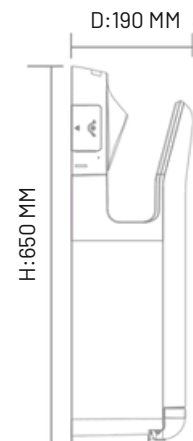

MODEL : BGIHD07

Highly attractive low cost Stainless Steel Hand Dryer

Material : Stainless Steel 304 Grade
Rated Voltage : 220V AC
Rated Frequency : 50 / 60 Hz
Air Speed : > 12 M/S
Auto Cut Off : 60 Second
Drying Time : < 12 Second
Power Variable : 1500 W
Cost effective model in SS 304 body
Attractive & robust stainless steel body

MODEL : BGIHD08

Highly attractive low cost M.S. Body in SS Finish Hand Dryer

Material : M.S. Body in SS Finish
Rated Voltage : 220V AC
Rated Frequency : 50 / 60 Hz
Air Speed : > 12 M/S
Auto Cut Off : 60 Second
Drying Time : < 12 Second
Power Variable : 1800 W

Cost effective model in MS body
Attractive & robust stainless steel body

(RPM - 3000)

High Speed Jet Hand Dryers

MODEL : BGIHD010

JET Hand Dryer

Aesthetically designed, Jet high speed

Material : Polycarbonate ABS
Rated Voltage : 220V AC
Rated Frequency : 50 / 60 Hz
Air Speed : > 95 M/S
Auto Cut Off : 20 Second
Drying Time : 5-7 Second
Power Variable : 1200-1800 W
Dimension s : W300 X D190 X H650

Highly energy efficient as
compared

to conventional models

(RPM - 21000)