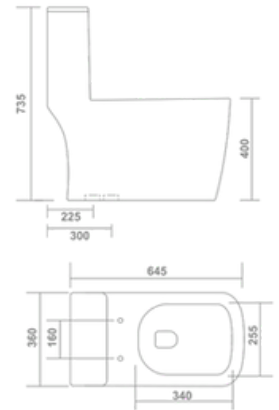

Floor Mounted One Piece Closet With Touchless Wave Sensor Flushing

Dimension : L645 X W360 X H725 MM
S TRAP 225MM (9")
Wash Down Flushing
Input : 4X AA Size Alkaline Batteries

Floor-mounted design with touchless wave sensor for efficient flushing. Battery-powered for convenience and hygiene.