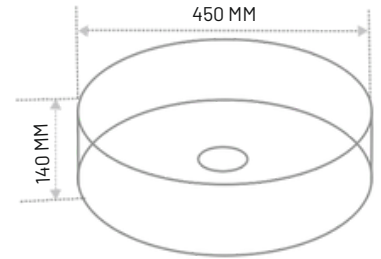

### White Ceramic Round Art Wash Basin - Counter Top

Integrated Structure  
Seamless and Anti-Leakage  
Dimension : L450 X W450 X H140 MM

Sleek white ceramic round basin with a slim rim design, adding elegance and charm to any space. Seamless and durable for a modern look.