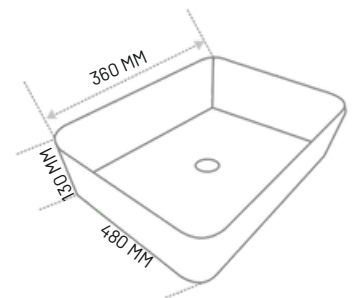

White Ceramic Art Wash Basin - Counter Top

Integrated Structure,
Seamless and Anti-Leakage
Dimension : L480 X W360 X H130 MM

Elegant White Ceramic Art Wash Basin with a sleek design. Ideal for adding a touch of charm and sophistication to any space, with external tap installation for a seamless look.