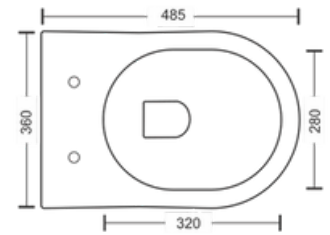

Rimless Wall Hung Closet White Color Ceramic

UF Seat Cover
Wall Hung
Fast Wash Aesthetic & Hygiene
Dimension : L485 X W360 X H330 MM

Sturdy, user-friendly, and eco-conscious a hygienic solution for contemporary environments.