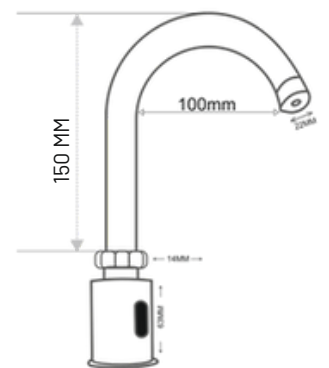

Basin Mounted Sensor Faucet

Material : ChromeplatedBrassMetalBody

Power : DC | AC | AC/DC (6V DC/ 220V AC)

Sensing Distance : 30-200mm

Safety Shut Off : 1 Minute

Working Water Pressure : 0.02Mpa-0.8Mpa

Inlet/ Outlet : G1/2 " (Dn15)

Rotatory swan neck design with linear sensor,
Specially made for medium size basin