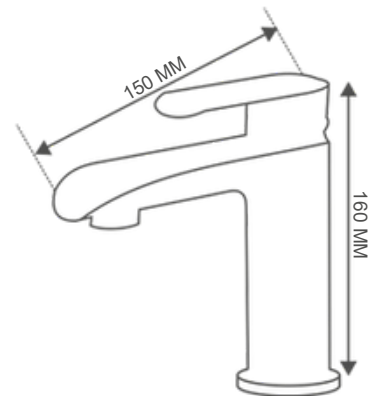

## MODEL : BGIST09

**Basin Mounted Mixer Sensor Faucet**  
**Material : ChromeplatedBrassMetalBody**

Power : DC (6V DC Alkaline)  
 Sensing Distance : 30-200mm  
 Safety Shut Off : 1 Minute  
 Working Water Pressure : 0.02Mpa-0.8Mpa  
 Inlet/ Outlet : G1/2" (Dn15)  
 Enjoy the perfect blend of Hot and Cold Water  
 with Sensor tap, Smart way to wash - Ready Mixer  
 Sensor Tap with Flow Adjustment