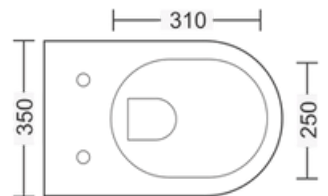

Washdown Wall Hung Closet White Color Ceramic

UF Seat Cover Wall Hung Fast Wash Aesthetic & Hygiene
Dimension : L490 X W350 X H365 MM

Durable, eco-friendly, and user centric a hygienic and elegant solution designed for contemporary spaces.