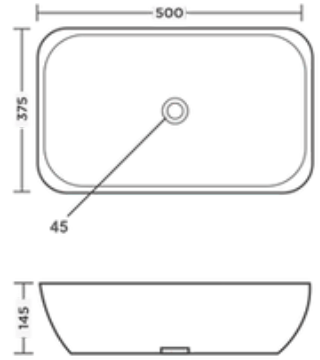

MODEL : BGIWB07

White Ceramic Art Wash Basin - Counter Top

Integrated Structure
Seamless and Anti-Leakage
Dimension : L500 X W375 X H145 MM

Elegant white ceramic basin with a slim rim design, offering durability and a modern aesthetic for any space.

MODEL : BGIWB08

White Ceramic Art Wash Basin - Counter Top

Integrated Structure,
Seamless and Anti-Leakage
Dimension : L530 X W330 X H135 MM

Our sleek white ceramic basin features a luxury curved design, combining durability with a contemporary aesthetic suitable for any setting

MODEL : BGIWB09

White Ceramic Art Wash Basin - Counter Top

Integrated Structure,
Seamless and Anti-Leakage
Dimension : L460 X W345 X H130 MM

white ceramic basin boasts a slender rim design, seamlessly blending durability with a modern aesthetic that complements any space