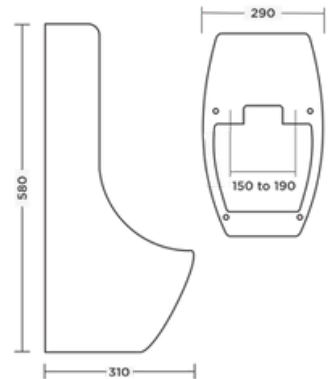

## MODEL : BGIWHC11

**White Colour Ceramic Urinal Pot**

**Fixing WallMountedOutlet**

Universal Urinal Bracket  
Urinal Outlet Accessories

Combining style and practicality, this modern ceramic urinal pot enhances the elegance and functionality of any space.