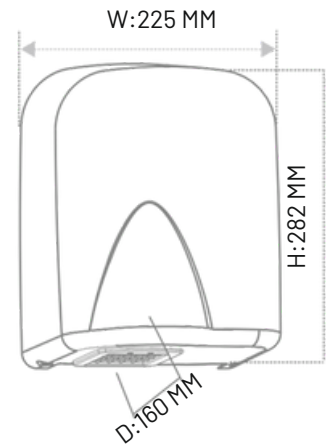

Highly attractive low cost Stainless Steel Hand Dryer

Material : Stainless Steel 304 Grade
Rated Voltage : 220V AC
Rated Frequency : 50 / 60 Hz
Air Speed : > 12 M/S
Auto Cut Off : 60 Second
Drying Time : < 12 Second
Power Variable : 1500 W
Cost effective model in SS 304 body
Attractive & robust stainless steel body