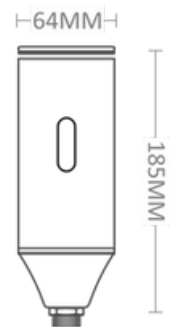

Battery Operated Retrofit Sensor Faucet

Material : Chromeplated Brass Body

Power : DC 6V 4X AA Size Alkaline
Sensing Distance : 30-200mm
Safety Shut Off : 1 Minute
Working Water Pressure : 0.02Mpa-0.8Mpa
No separate control unit required

Rotatory spout for convenient sink wash

Long Body Sensor Faucets

MODEL : BGIST18