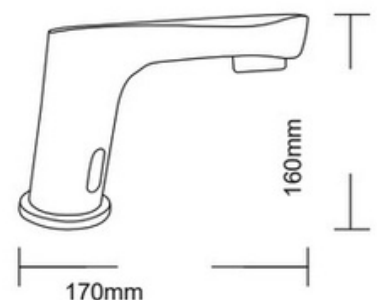

Basin Mounted Sensor Faucet
Material : ChromeplatedBrassMetalBody

Power : DC | AC | AC/DC (6V DC/ 220V AC)
Sensing Distance : 30-200mm
Safety Shut Off : 1 Minute
Working Water Pressure : 0.02Mpa-0.8Mpa
Inlet/ Outlet : G1/2" (Dn15)

Aesthetically Modern Luxury Designed
Linear Sensor Faucet