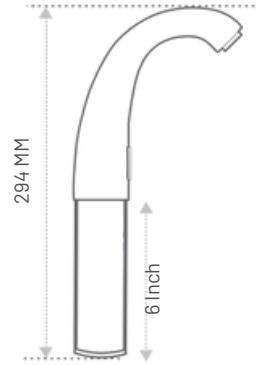

**Inlet/ Outlet :** G1/2 " (Dn15)

Stylish & sleek design with linear sensor,

Specially crafted for small to medium size basin  
With 6 inch extension