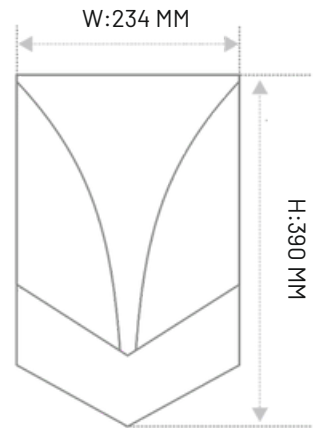

Polycarbonate ABS casing Automatic Airblade Jet Hand Dryer

Material : Polycarbonate ABS Rated
Voltage : 220V AC Rated Frequency : 50
/ 60 Hz Air Speed : > 95 M/S
Auto Cut Off : 60 Second
Drying Time : 5-7 Second
Power Variable : 1200 W
Dimensions : W234 X D144 X H390

Power accurately reduce the flow of air
to
lightmachines,bringing more power
(RPM - 30000)