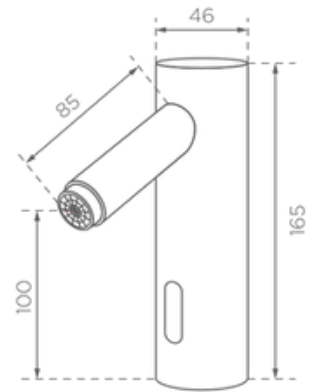

Basin Mounted Sensor Faucet

Material : ChromeplatedBrassMetalBody

Power : DC | AC | AC/DC (6V DC/ 220V AC)
Sensing Distance : 30-200mm
Safety Shut Off : 1 Minute
Working Water Pressure : 0.02Mpa-0.8Mpa
Inlet/ Outlet : G1/2 " (Dn15)

Elegant look with smart linear sensor,
Best fit for medium to big size basin