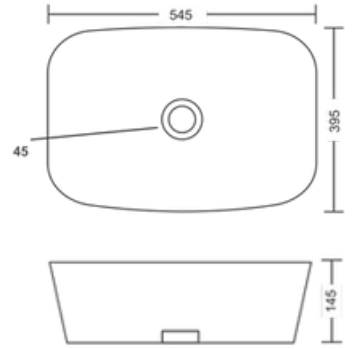

### White Ceramic Art Wash Basin - Counter Top

Integrated Structure,  
Seamless and Anti-Leakage  
Dimension : L530 X W330 X H135 MM

Our sleek white ceramic basin features a luxury curved design, combining durability with a contemporary aesthetic suitable for any setting

### White Ceramic Art Wash Basin - Counter Top

Integrated Structure,  
Seamless and Anti-Leakage  
Dimension : L460 X W345 X H130 MM

white ceramic basin boasts a slender rim design, seamlessly blending durability with a modern aesthetic that complements any space

### White Ceramic Art Wash Basin - Counter Top

Integrated Structure  
Seamless and Anti-Leakage  
Dimension : L545 X W395 X H145 MM

Boasting an innovative shape and design, it seamlessly marries durability with a modern Aesthetic that suits any environment