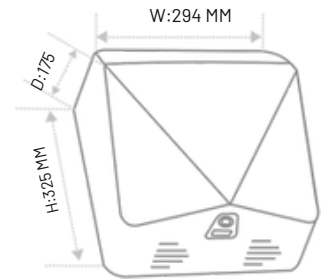

MODEL : BGIHD15

High speed Hand Dryer Energy Efficient with a Diamond Cut Design

Material : Stainless Steel 304 Grade
Rated Voltage : 220V AC
Noise Level : 76dB (at 2 meter)
Air Speed : 115 m/s
Auto Cut Off : 60 Second
Drying Time : 5-7 Second
Power Variable : 600/1800 W
Energy efficient, Thermal cut off above 95°C
Attractive & robust SS body

(RPM - 30000)

Manual Tissue / Toilet Paper Dispensers

MODEL : BGIPD01

Multifold Tissue Paper Dispenser Black Color

Material : Polycarbonate ABS
Mounting Type : Wall Mount
Paper Type : C-Folded, M-Folded
Large Capacity : 300-400 Tissues
Healthy and Eco-friendly.
Hygienic, Anti corrosion, Attractive and durable.

MODEL : BGIPD02

Polycarbonate ABS Body Multifold Tissue Paper Dispenser

Material : Polycarbonate ABS
Mounting Type : Wall Mount
Style : Modern Design
Capacity : Single Roll Wall Mount
Modern stylish Water proof shell keep paper dry in case of getting wet