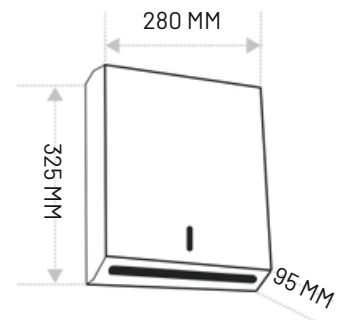

Stainless Steel Tissue Paper Dispenser

Material : Stainless Steel Casing (304)
Mounting Type : Wall Mount
Paper Type : C-Folded, M-Folded
Capacity : 300-400 Tissues

The dispenser has a durable shell and is a long-lasting product. It is resistant against moisture and corrosion.