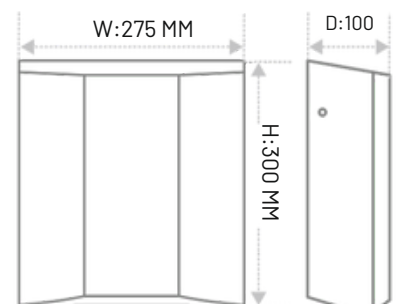

High speed Hand Dryer Energy Efficient with a long life motor

Material : Stainless Steel 304 Grade
Rated Voltage : 220V AC
Noise Level : 75dB (at 2 meter)
Air Speed : 95 M/S
Auto Cut Off : 60 Second
Drying Time : 5-7 Second
Power Variable : 400-950 W
Energy efficient with a long life motor
Attractive & robust SS body

(RPM - 26000)